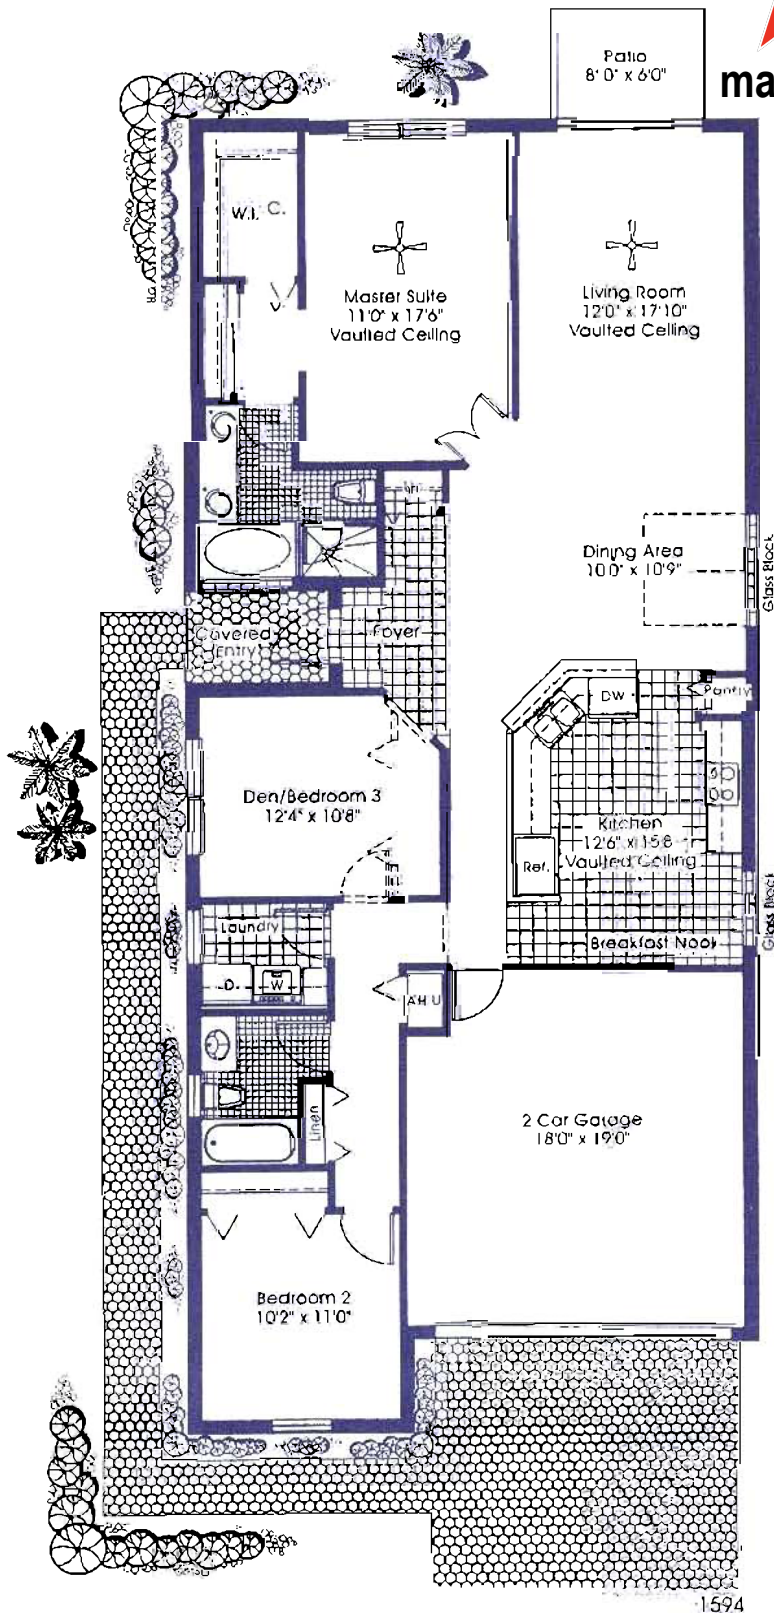

The Hibiscus

3 Bedroom, 2 Bath, 2 Car Garage
1,594 Sq. Ft. Living Area

Marialby

Premier Properties

marialby.com | 305.206.9393

In our continuing efforts to improve our product, Lennar Homes reserves the right to revise specifications and dimensions without notice. All dimensions are approximate. Layout may be reversed. Landscaping shown is for conceptual purposes only. Copyright © 1994 Lennar Homes, Inc. All rights reserved 4/95