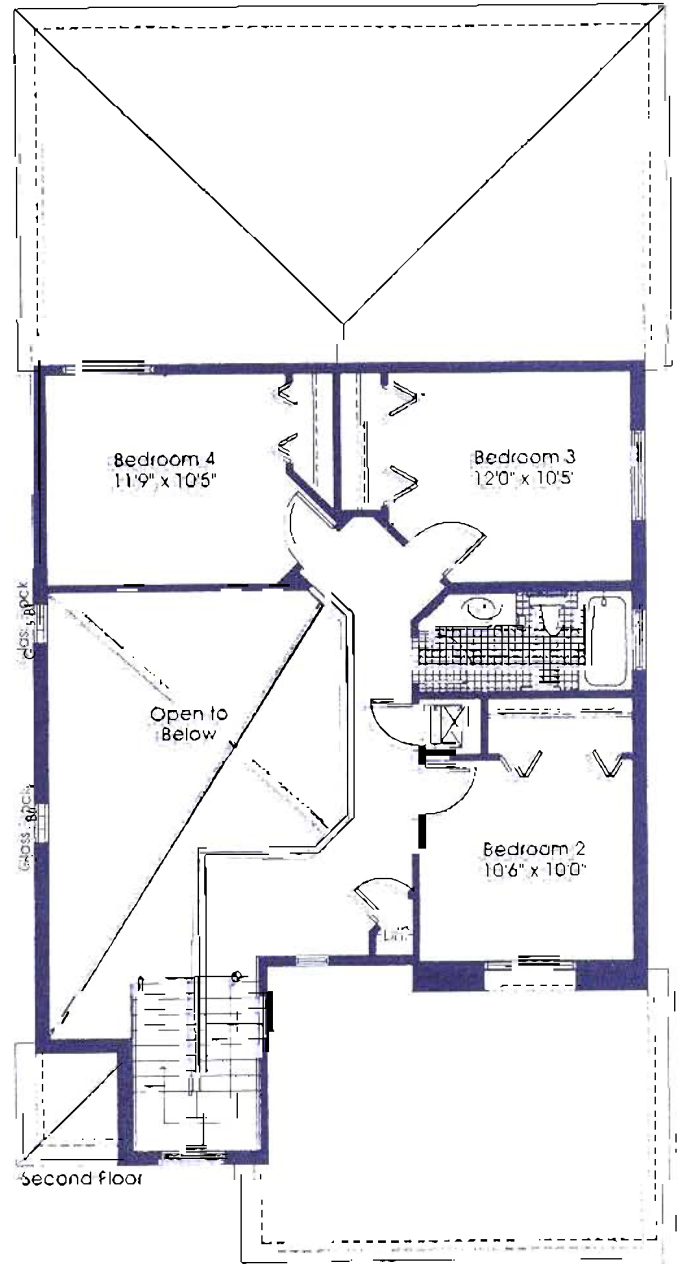

The Jasmine

2 Story, 4 Bedroom, 2 1/2 Bath,
Family Room, 2 Car Garage
2,061 Sq. Ft. Living Area

BO7

marialby.com | 305.206.9393

In our continuing efforts to improve our products, Lennar Homes reserves the right to revise specifications and dimensions without notice. All dimensions are approximate. Layout may be reversed. Landscaping shown is for conceptual purposes only. Copyright © 1994 Lennar Homes, Inc. All rights reserved. 4/95