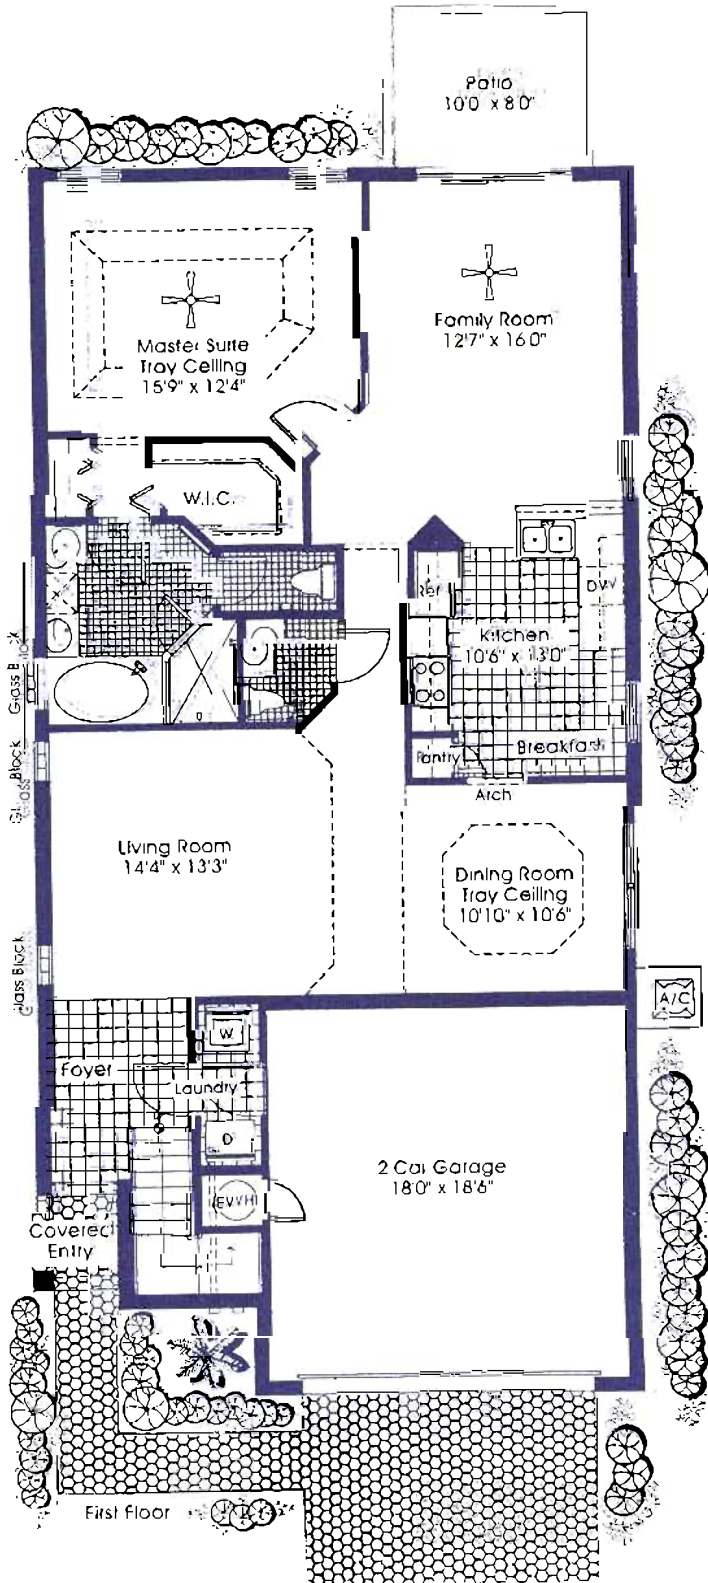

The Jasmine

2 Story, 4 Bedroom, 2 1/2 Bath,
Family Room, 2 Car Garage
2,061 Sq. Ft. Living Area

BO7

marialby.com | 305.206.9393

In our continuing efforts to improve our products, Lennar Homes reserves the right to revise specifications and dimensions without notice. All dimensions are approximate. Layout may be reversed. Landscaping shown is for conceptual purposes only. Copyright © 1994 Lennar Homes, Inc. All rights reserved. 4/95